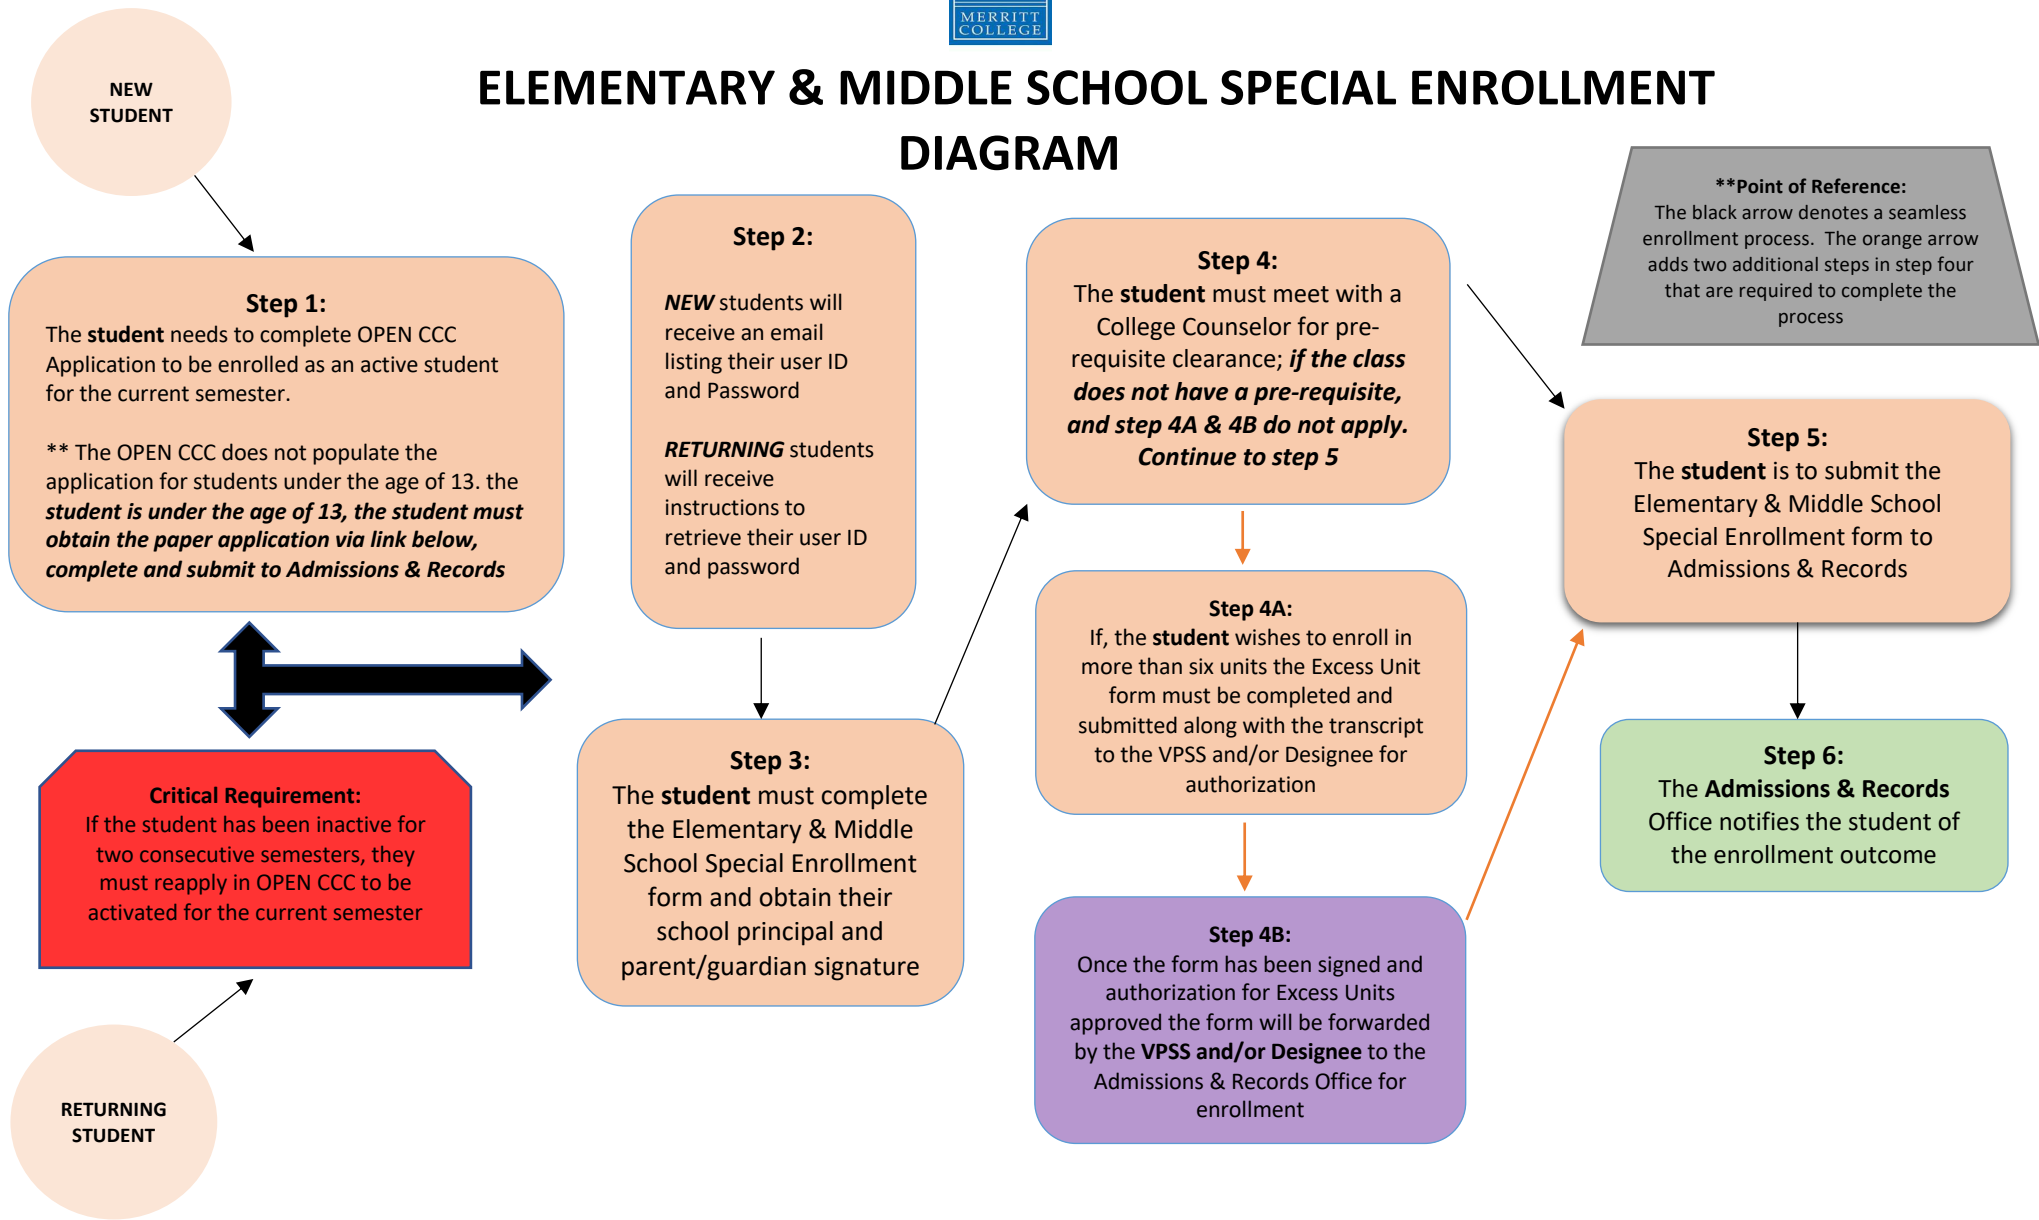

ELEMENTARY & MIDDLE SCHOOL SPECIAL ENROLLMENT DIAGRAM

The Elementary & Middle School Special Enrollment Form is available on the Peralta Admissions & Records Website:
<https://www.merritt.edu/admissions/wp-content/uploads/sites/5/2021/10/Elementary-Middle-school-especial-enrollment-REVISED-F-04-18-2016.pdf>

**** Due to FERPA law the student is to submit their High School Special Enrollment form. See page 26 of the Merritt College Catalog 20-21 ** Elementary and Middle School students are only cleared to enroll in one course and up to 6 units with authorization**