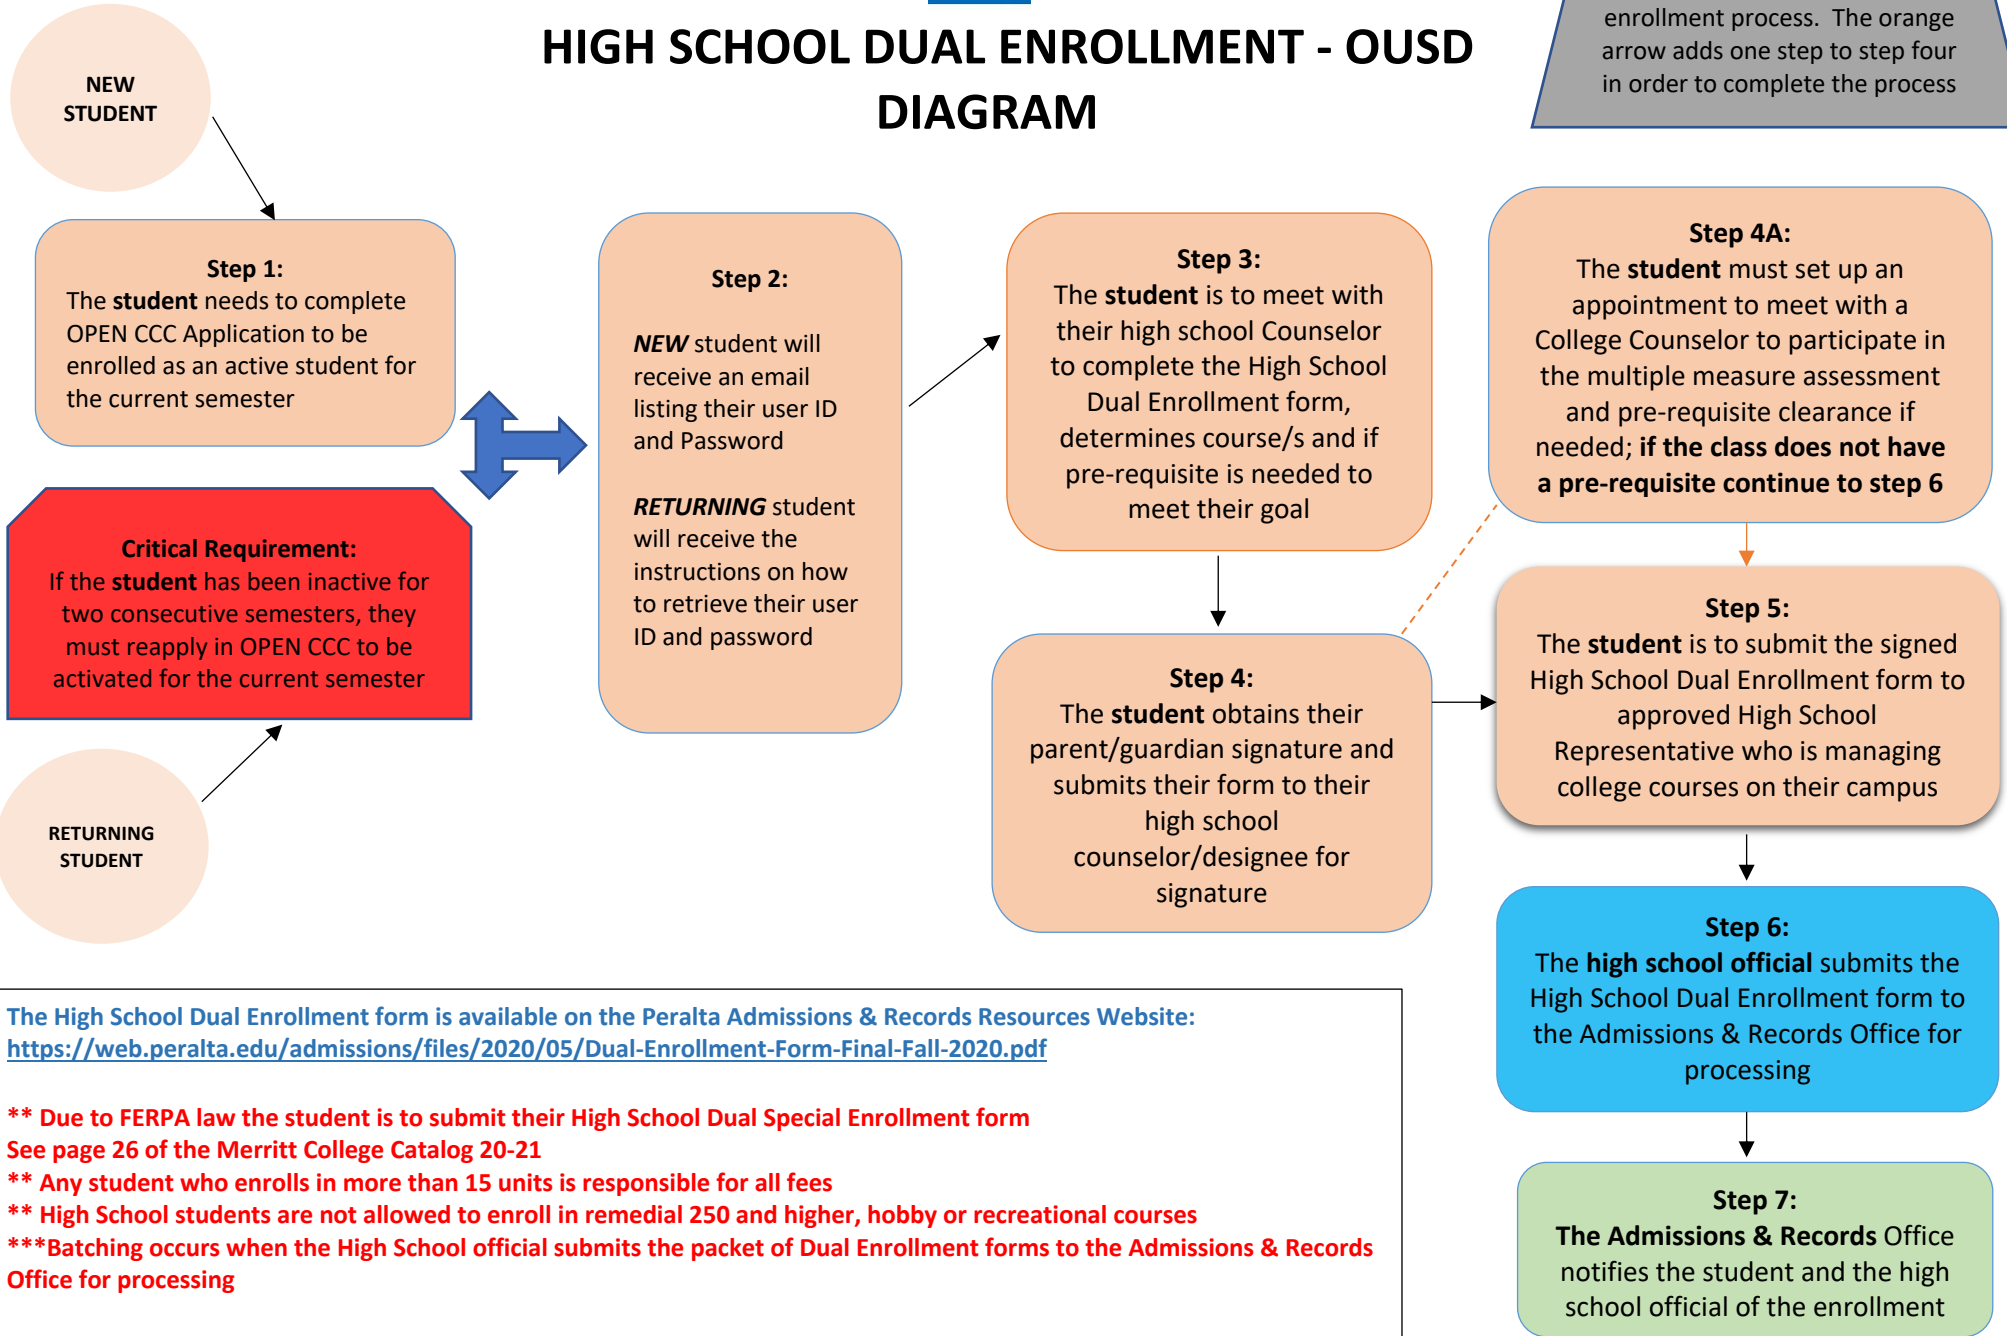

HIGH SCHOOL DUAL ENROLLMENT - OUSD DIAGRAM

**** Point of Reference:**
The black arrow denotes seamless enrollment process. The orange arrow adds one step to step four in order to complete the process

The High School Dual Enrollment form is available on the Peralta Admissions & Records Resources Website:
<https://web.peralta.edu/admissions/files/2020/05/Dual-Enrollment-Form-Final-Fall-2020.pdf>

- ** Due to FERPA law the student is to submit their High School Dual Special Enrollment form
- See page 26 of the Merritt College Catalog 20-21
- ** Any student who enrolls in more than 15 units is responsible for all fees
- ** High School students are not allowed to enroll in remedial 250 and higher, hobby or recreational courses
- ***Batching occurs when the High School official submits the packet of Dual Enrollment forms to the Admissions & Records Office for processing