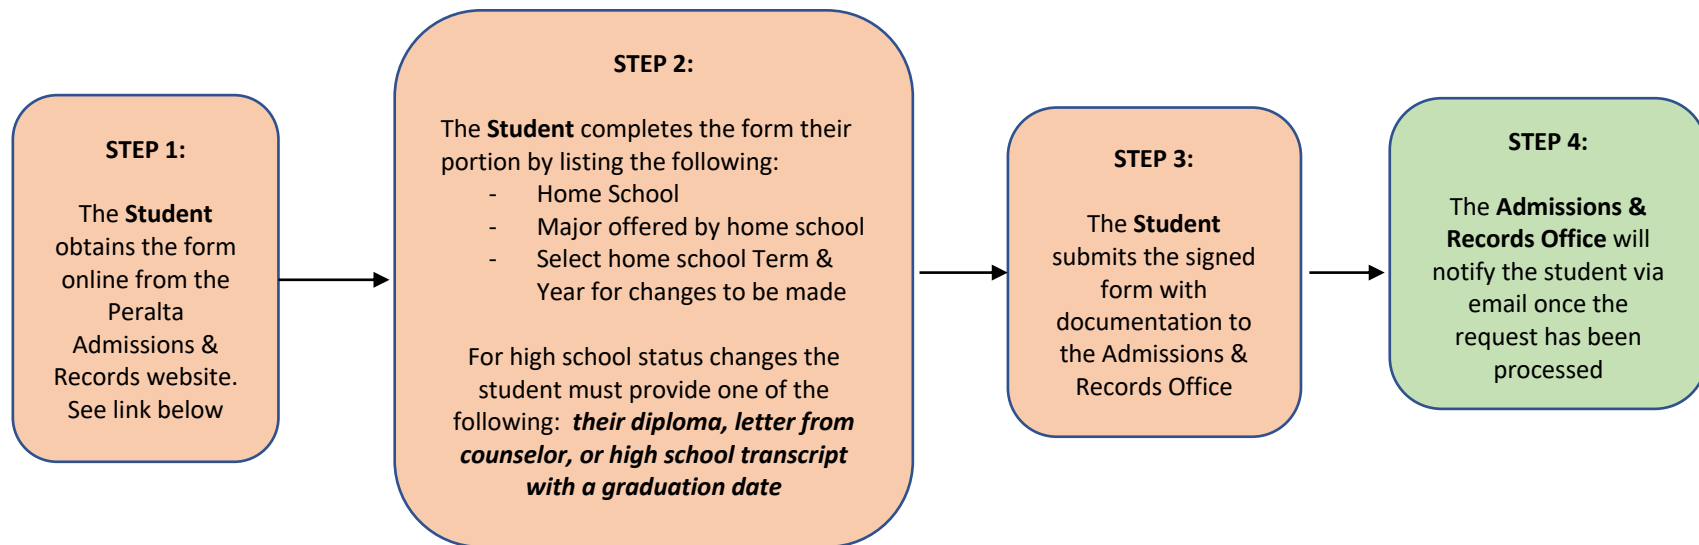

REQUEST FOR CHANGE OF MAJOR DIAGRAM

**** Point of Reference:**
The Request for Change of Major form is used
for two processes

- Change of Major/Home School
- Change of High School status

The Request for Change of Major form is available on the Peralta Admissions & Records website
<https://web.peralta.edu/admissions/files/2020/04/Request-For-Change-of-Major-Updated-2020.pdf>

**** The documentation is only required for high school status changes.**