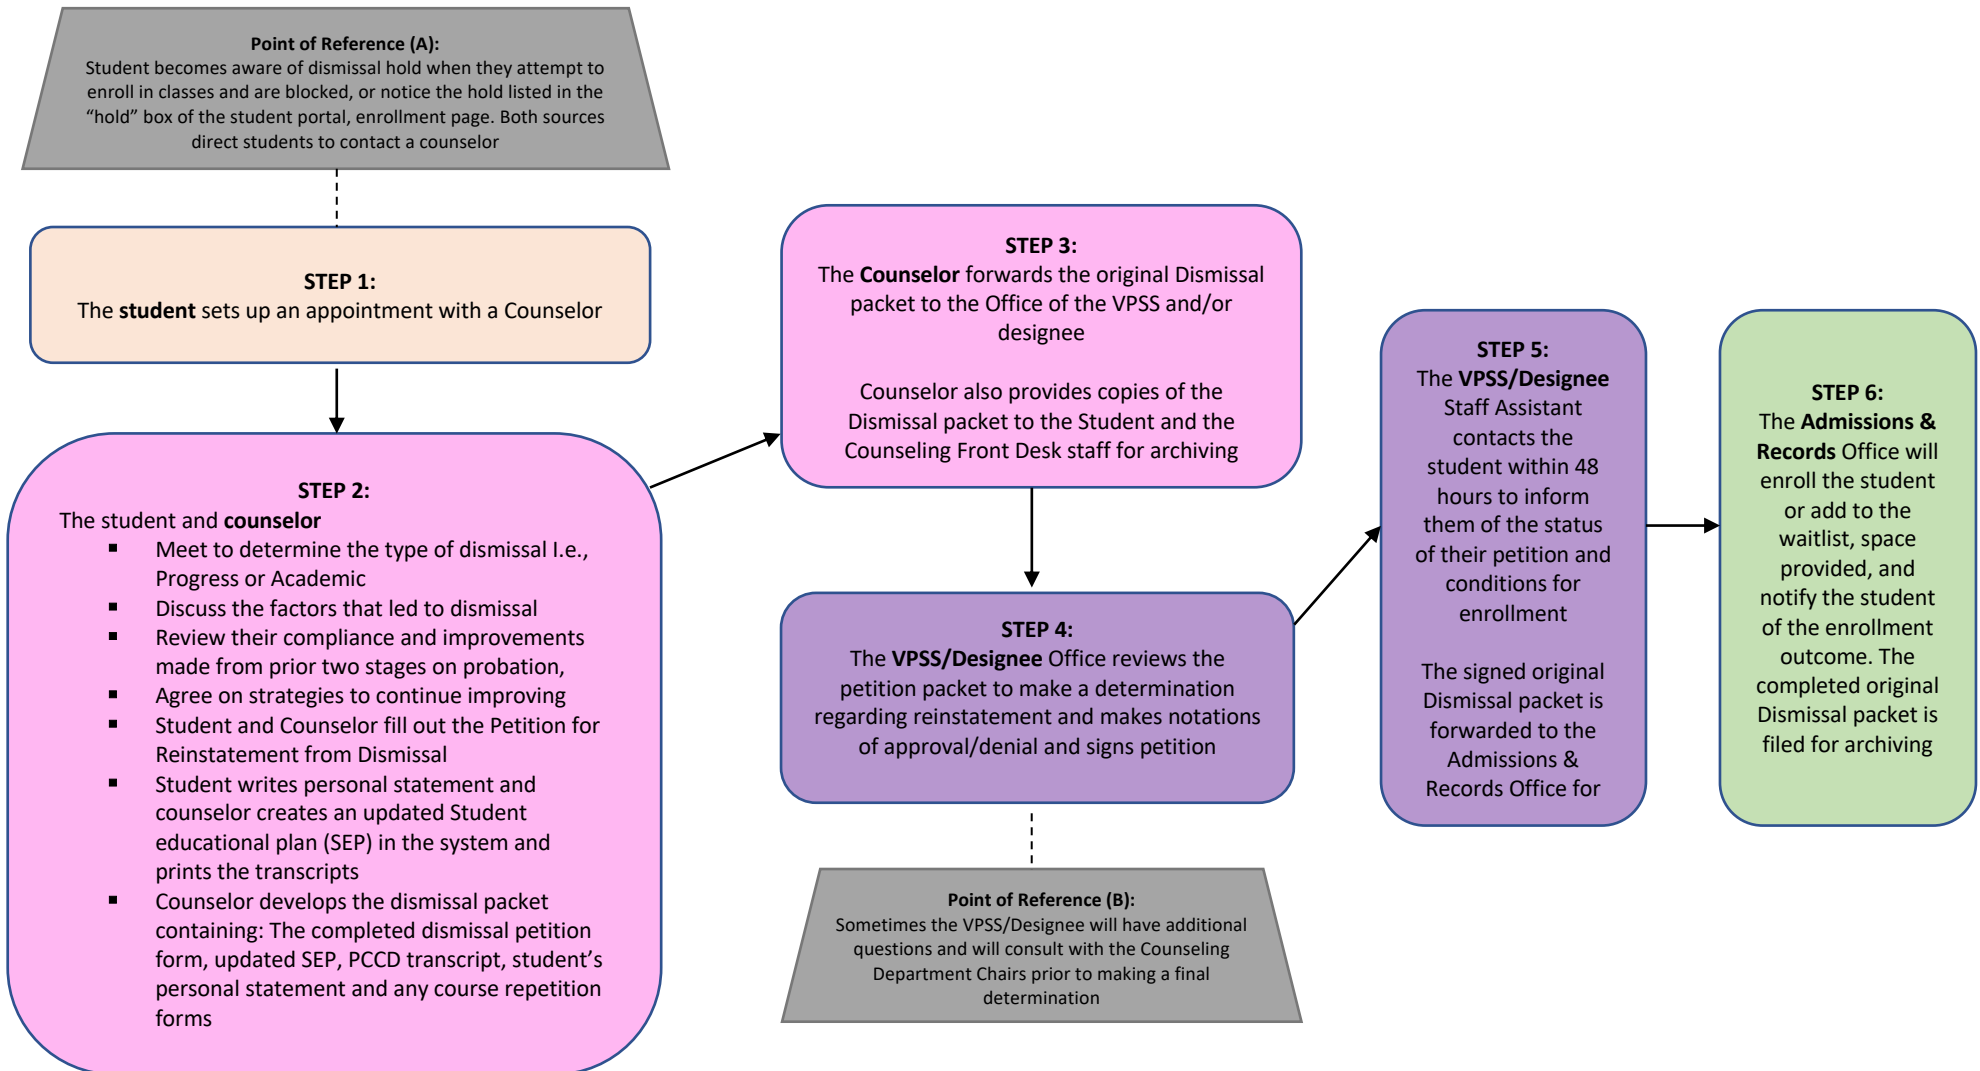

PETITION FOR REINSTATEMENT FROM DISMISSAL DIAGRAM

The Petition for Reinstatement from Dismissal can be found on the Peralta Admissions & Records Website:
<https://web.peralta.edu/admissions/files/2011/06/Student-Petition-for-Reinstatement-from-Dismisal-04-05-16.pdf>

***Student must meet with a counselor to complete the Dismissal packet every semester until the cumulative GPA reaches 2.0 and/or balance between passing, failing and W grades has been met**