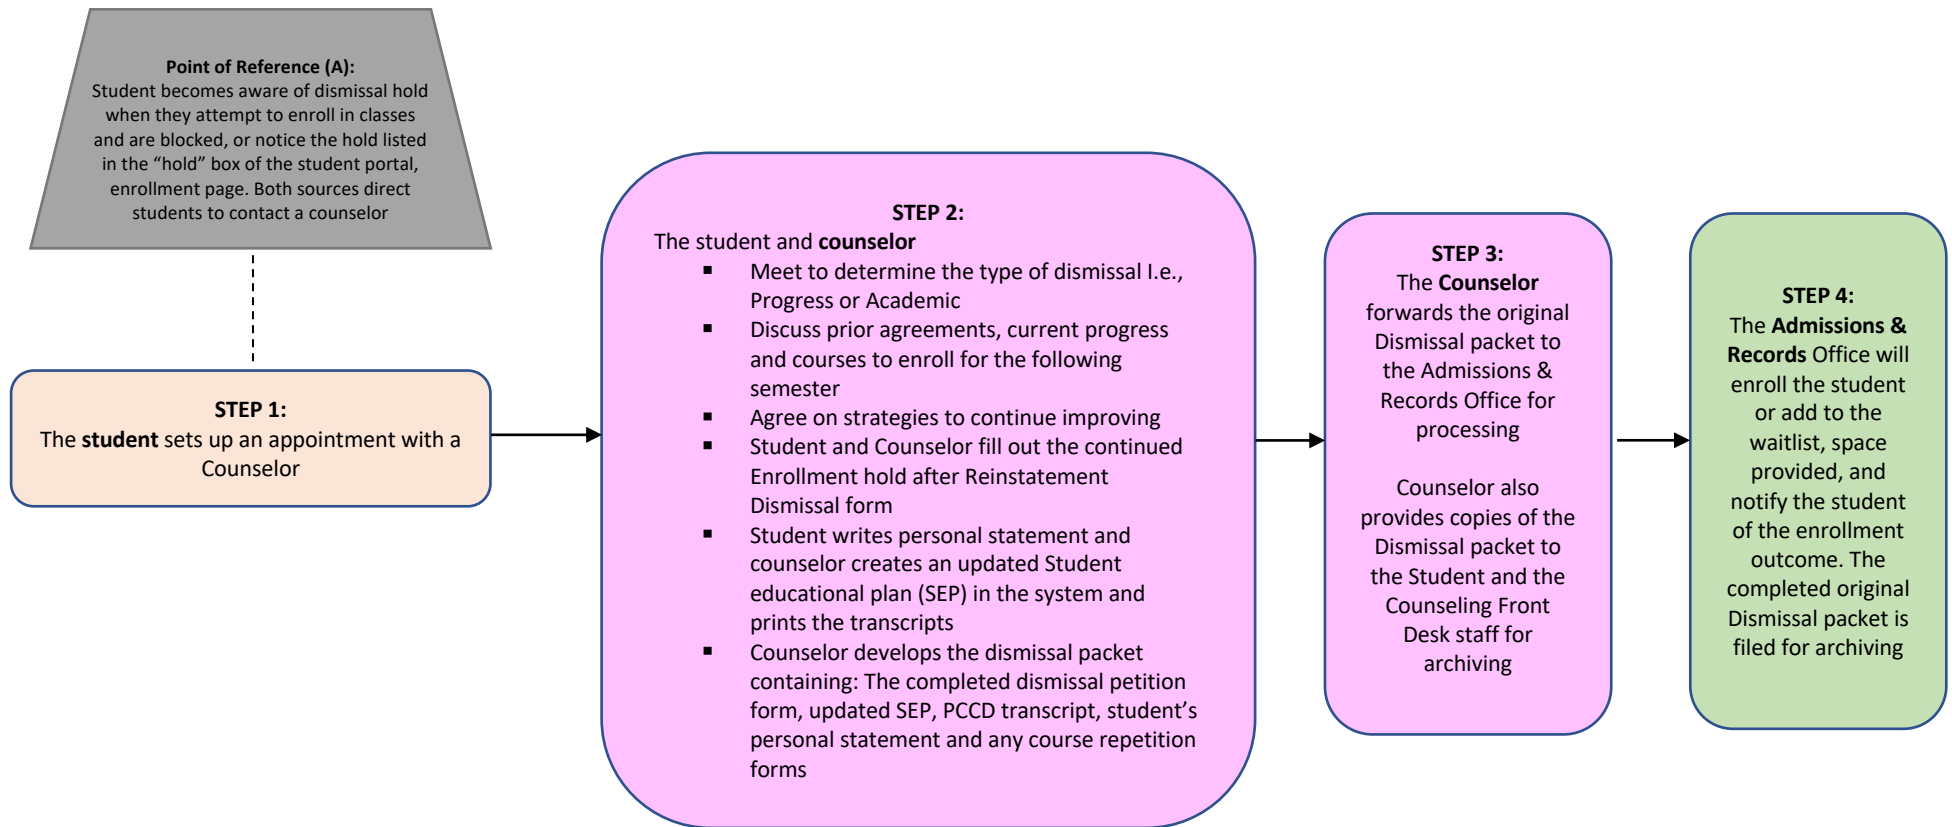

CONTINUED ENROLLMENT HOLD AFTER REINSTATEMENT FROM DISMISSAL DIAGRAM

The Continued Enrollment Hold after Reinstatement from Dismissal can be found on the Peralta Admissions & Records Website:
<https://web.peralta.edu/admissions/files/2011/06/Continued-Enrollment-HOLD-After-Dismissal-04-05-16.pdf>

***Student must meet with a counselor to complete the Dismissal packet every semester until the cumulative GPA reaches 2.0 and/or balance between passing, failing and W grades has been met**