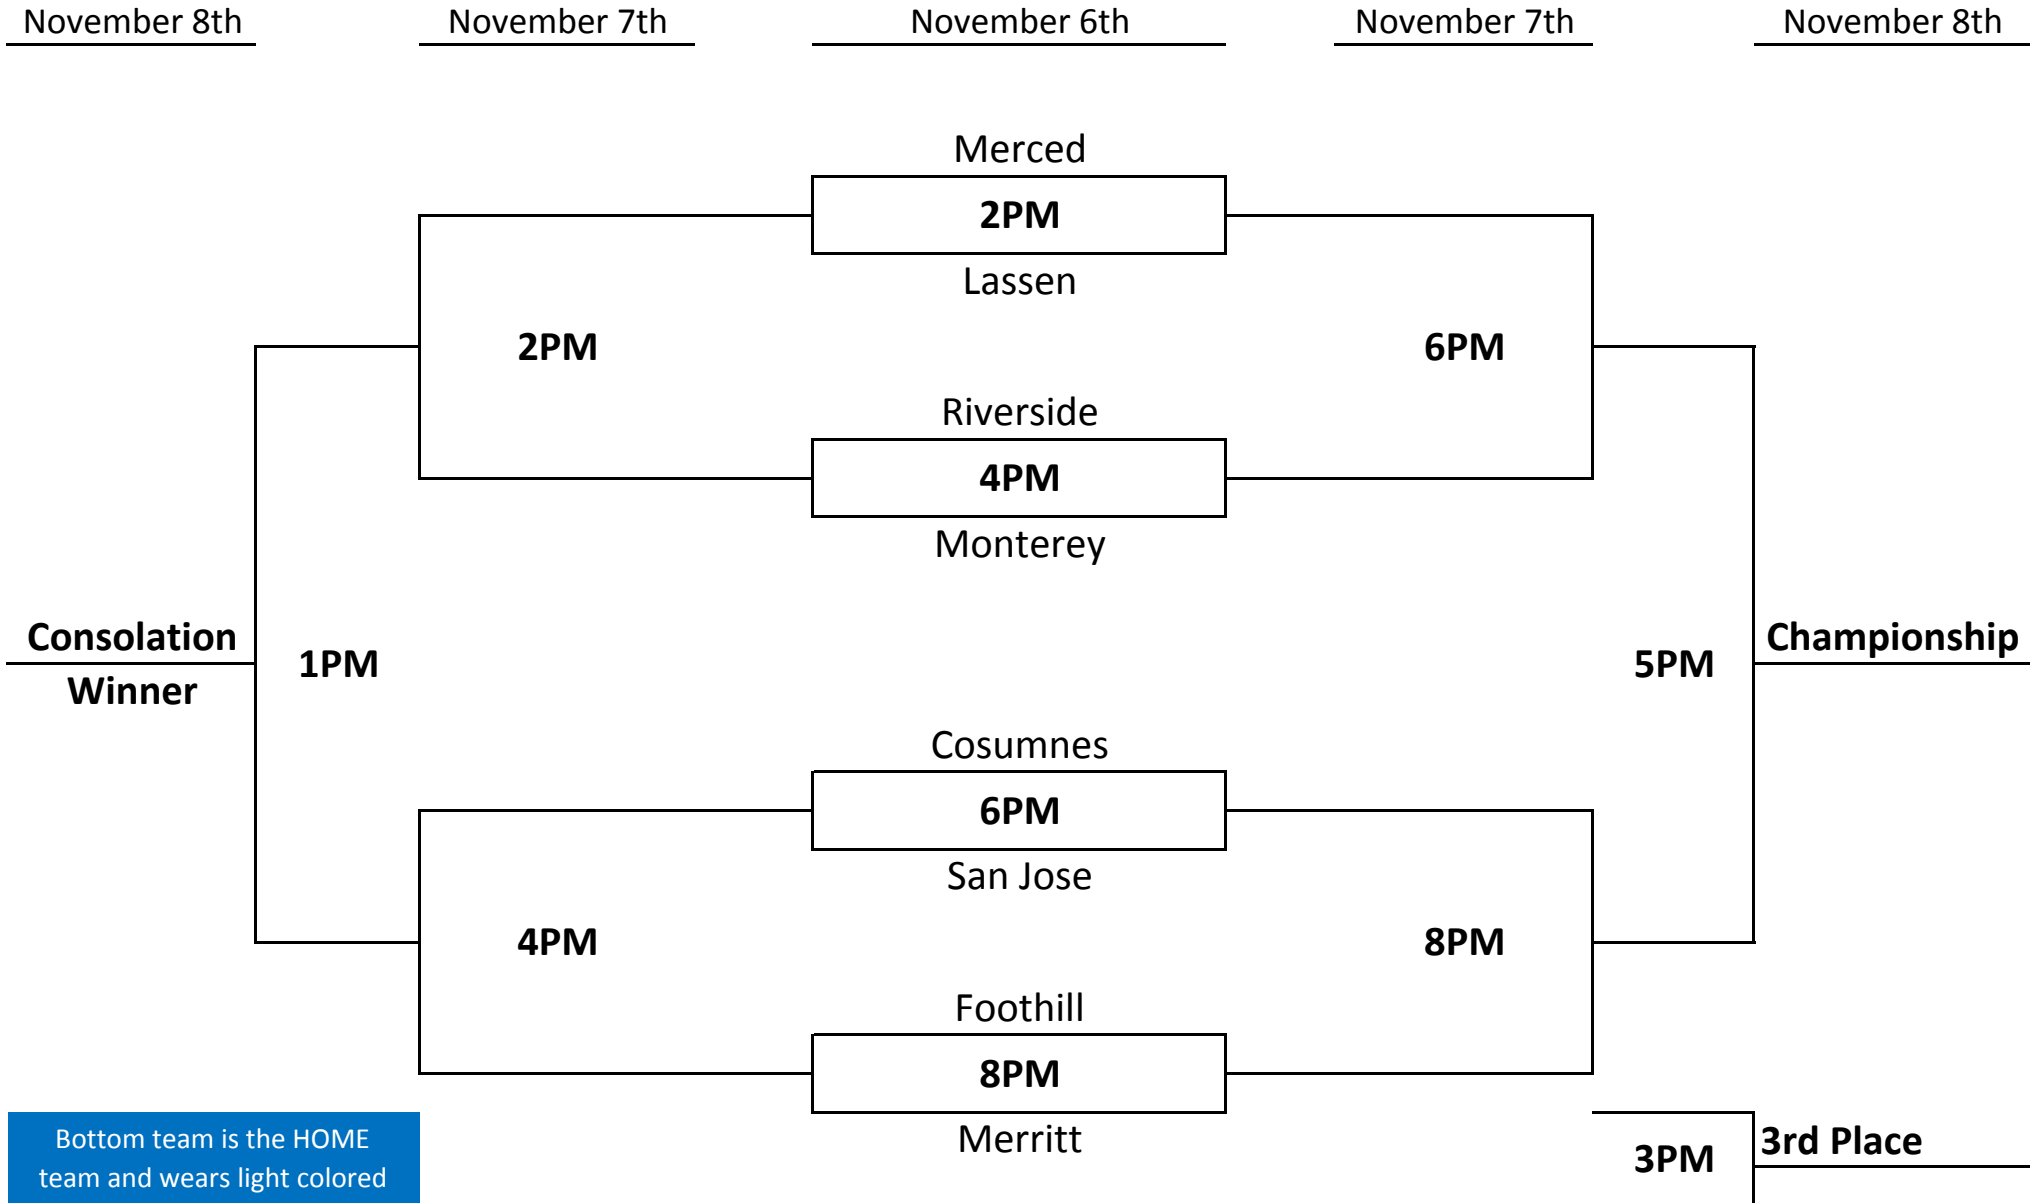

# San Jose City College TIP-OFF 2014

November 6th - November 8th

Bottom team is the HOME team and wears light colored or white uniforms. Top team wears dark.